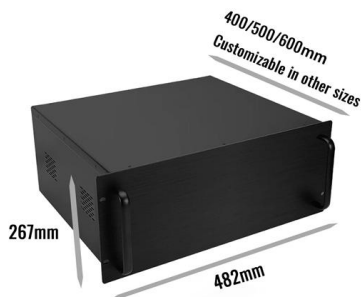

Ethernet Hub/Switch POE 24 port Gigabit + 2 port Uplink (2 SFP Gigabit)

The Ruijie Reyee RG-ES226GC-P is a powerful Ethernet hub/switch with 24 Gigabit PoE ports, making it ideal for high-performance network environments such as offices, schools, and enterprise setups.