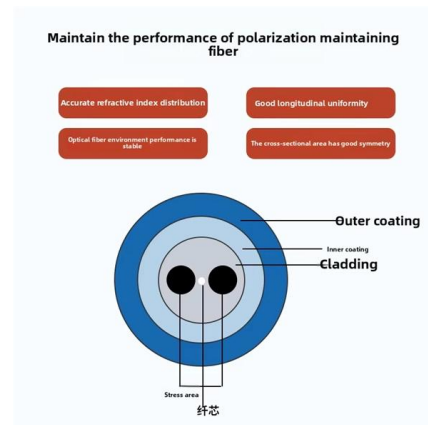

GEP-0625 6-Port 2.5-Gigabit PoE Switch, 802.3af/at/bt PoE, 4 PoE

The LevelOne GEP-0625 is a compact 6-port 2.5-Gigabit PoE switch designed for high-speed networks in small businesses, branch offices and advanced home or studio environments. With five multi