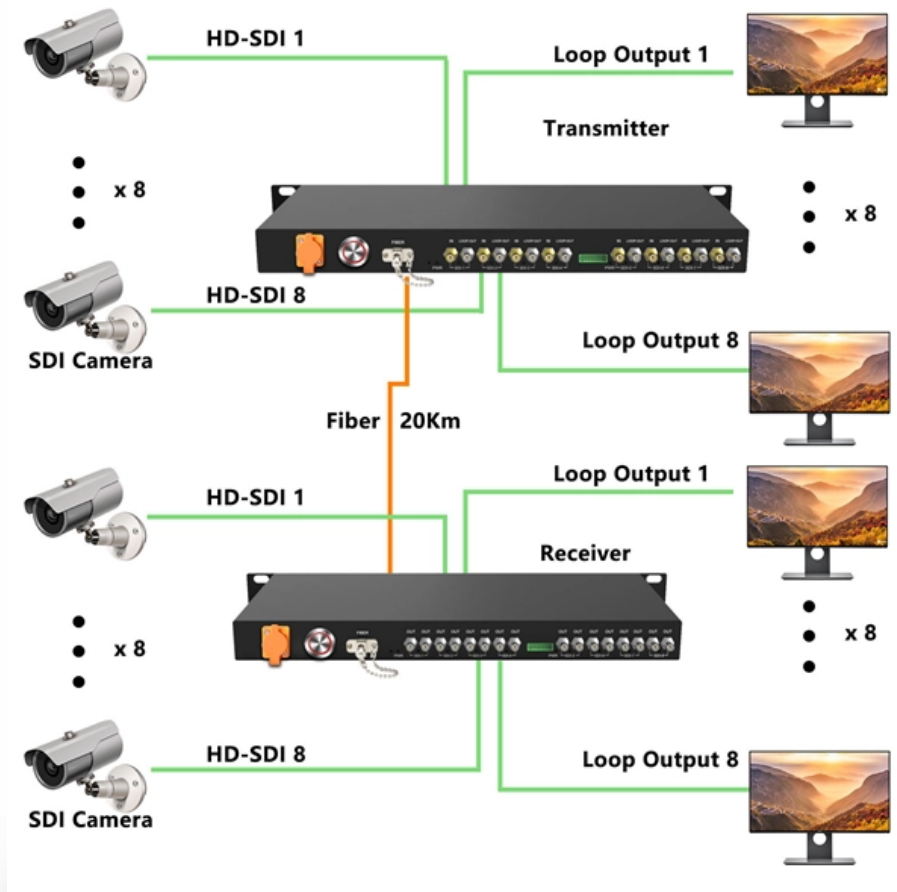

Pole and wire maintenance painting and finishing of junction boxes