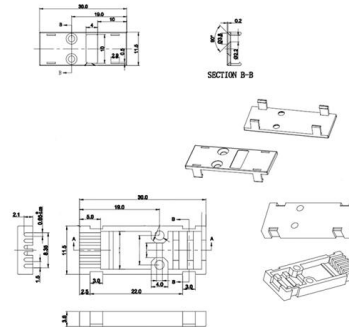

Industrial 10G Switch

Our industrial 10G switches are designed to deliver exceptional speed and performance. With high-throughput capabilities, they ensure seamless data

Industrial Ethernet Switches , WAGO

Industrial Switches WAGO's switch portfolio provides scalable Ethernet network infrastructure with excellent electrical and mechanical performance. These