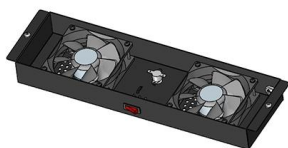

G.657A1 Self-Supporting Drop Cable Specs

The document provides specifications for two types of self-supporting drop cables (DROP CABLE-1 and DROP CABLE-2) using G.657A1 fiber, detailing their