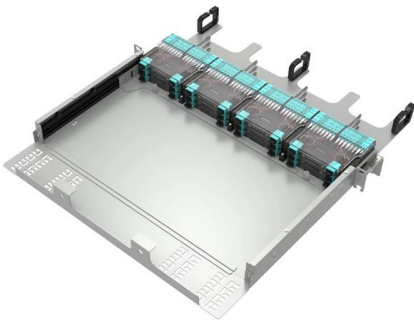

The comb cable tray 25x60 is designed for routing electrical installations in distribution and control cabinets. It consists of a body, a snap-on cover, and flexible ribs.

Cable Trays , DACPOL Poland

In the category of cables, litz wires, conduits, flexible connections we're offering cable trays, halogen-free trays, IBOCO trays, and BETADUCT trays - pvc. High quality Noryl halogen-free trays have

Hot DIP Galvanized Trapezoidal Cable Tray, Stainless

Hot DIP Galvanized Trapezoidal Cable Tray, Stainless Steel Cable Ladder, Find Details and Price about Galvanized Cable Ladder Tray Cable Ladder Tray from

Cable Trays , PohlCon - Partner from start to future.

They are available in perforated (RG) or non-perforated (R) versions, in heavy-duty versions (RS/RGS), for use under sprinkler systems (RGL) or as installation cable trays (RI/RIS).

What is a Vertical Cable Tray?

What is a vertical cable tray? This guide explains its types (ladder, solid-bottom), benefits for safety & organization, and key applications in data

Wire mesh, long span cable trays, ladders, support