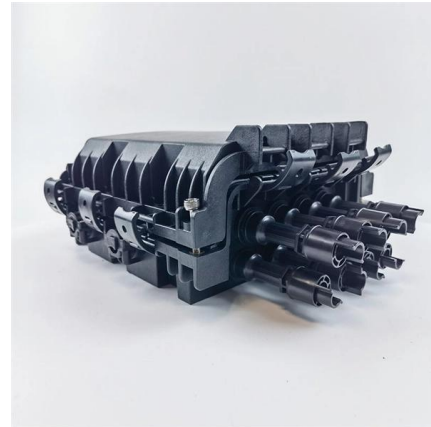

Fiber Optic Splice Box

The Waterproof Fiber Optic Splice Box is an excellent choice for managing fiber optic cables in various applications. With its waterproof design, multiple ports, and easy access, this closure ensures secure

Fiber Optic Splice Box , 12-36 Splice Capacity, IP-Rated Enclosures

Wall- or pole-mount fiber optic splice boxes for FTTH/FTTB deployments. Supports 12-36 splices,

IP-rating, splice trays, cable management, splitter-ready, OEM/ODM, fast delivery.