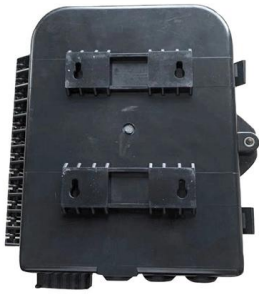

"Fiber Optic Splice Box"

Our Fiber Optic Splice Box offers exceptional quality within the Fiber Optic Equipment category. Acquiring Fiber Optic Equipment in bulk through wholesale offers cost advantages, bulk

Splice boxes for indoor and outdoor use at , ShopFiber24

Fiber Optic Wall Boxes Here you will find a selection of small and bigger wall boxes for Outdoor- and/or Inhouse-Mounting and form a termination to the laying cable. Different adaptors can be installed. The

Splice enclosure Fibre optic

Fibre optic splice and distribution box Features Easy access and rugged housing made of extruded aluminum Connectors All standard connectors Place Wall