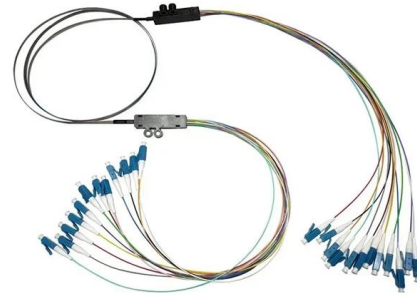

Fiber optic splice boxes

The fiber optic 19" rack splitter boxes, specifically the FP-19 type, stand out as ideal solutions for industrial applications owing to their robust design. These boxes are engineered to withstand the