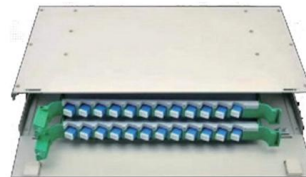

Adam Tas Corridor Energy

Portable Fiber Optic Splice Box Price Quote

Portable Fiber Optic Splice Box Price Quote

Fibre Optic Mini Splice box for 4 adaptors/splices

Fibre Optic Mini Splice box for wall mounting for 4x SC simplex or 2x LC duplex

Fiber Optic Splice Box

The Waterproof Fiber Optic Splice Box is an excellent choice for managing fiber optic cables in various applications. With its waterproof design, multiple ports, and easy access, this closure ensures secure