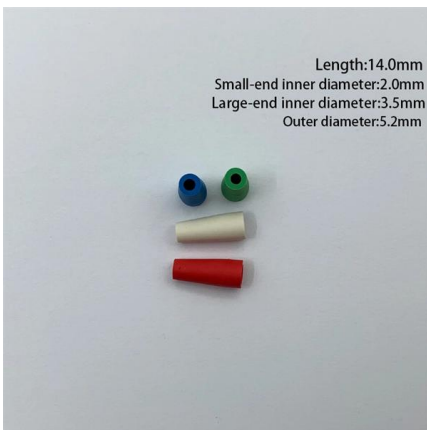

24 port SC terminal box fiber optic cable 24 port SC

Electrical Boxes Conduit Fittings: Which can be cleaned and wiped with a damp cloth, protecting the optical fiber from damage, and extend the service life of

ODP 24 Core Fiber Optic Terminal Junction Box

High-Capacity Fiber Distribution: The ODP 24 Core Fiber Optic Terminal Junction Box is designed for high-capacity fiber distribution, suitable for applications requiring 24 core connectivity. Durability and

Industrial Fiber Optic Distribution Boxes , 1-24 Cores

We offer a wide range of 1-24 core FDB boxes and ODF cabinets for indoor/outdoor FTTX deployment. Durable, IP65 rated, and easy to install. Browse our models