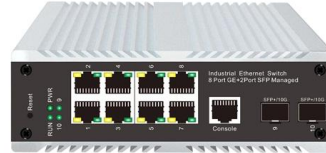

Fiber optic terminal box,PLC Distribution Box,8 Cores

24 Fibers Rack Mounted Fiber Optic Terminal Box
The Fiber Optic Terminal Box is a kind of fiber optic management product, used to distribute and protect the optical

4 Core Wall Mount Fiber Optic Terminal Box for FTTH

The HTB8062 4 Core Wall Mount Fiber Optic Terminal Box is a versatile fiber termination box designed for FTTH and indoor fiber applications.