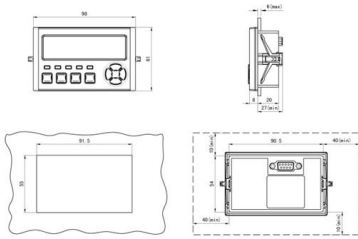

Basor Electric

Basor Cable Ladder Runway is designed to support telecommunication or power cables in equipment rooms and pathways that connect to and support