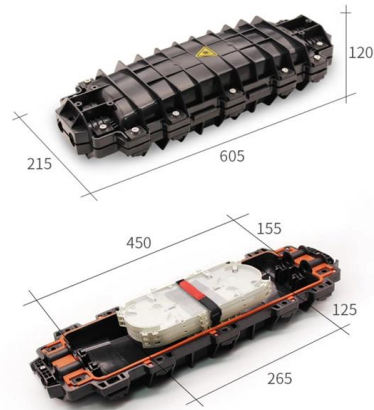

Learn about effective Cable Tray Design and Layout for electrical systems. Our guide covers planning, material choice, safety,

CABLE TRAY SYSTEMS GUIDE

Cable Tray Systems Guide HUBBELL Hubbell Wiring Device-Kellems and Hubbell Premise Wiring are divisions of Hubbell Incorporated, a U.S. headquartered manufacturer with over 130 years of