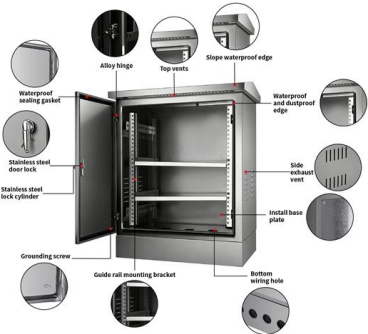

What are Cable Trays & Different Types of Cable Trays

Learn what cable trays are & explore the various types, benefits, and purposes. Gain insights into how electrical cable trays can revolutionize your

Complete cable tray manual for electrical engineers and

Complete cable tray manual for electrical engineers and designers (on photo: power cable management ladder tray systems assembled aluminum cable tray ladder

A Guide to Installing and Supporting Electrical Cable Trays

A professional guide to installing electrical cable tray systems per NEC Article 392. Covers support, securing cables, and fill calculations.

Basor Electric

Basor Cable Ladder Runway is designed to support telecommunication or power cables in equipment rooms and pathways that connect to and support

High-Quality Cable Tray Systems , Light, Medium