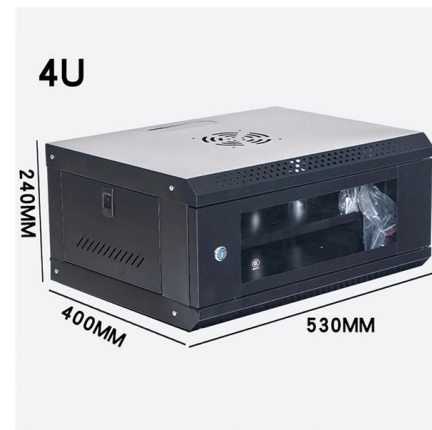

Cable structure

- ☒ IP65/IP55 OUTDOOR CABINET
- ☒ OUTDOOR TELECOM CABINET
- ☒ OUTDOOR ENERGY STORAGE CABINET
- ☒ 19 INCH

Telecommunications room

Our products, from KwikRail cable trays and flexible in-row cooling to the innovative Brightlayer software suite, are crafted to transform your telecommunications room into a powerhouse of efficiency and

Amazon : StarTech Under Desk Cable

From the manufacturer Cable Tray Organizer , Supports up to 11lb/5kg , Steel Modern and Durable Design This durable steel cable management tray/holder

50km/spool

Ampacity of Power Cables Installed in Cable Trays

The cables in trays are typically installed in close groups or bundles, causing strong mutual heating effects. Metal trays also have electromagnetic effects that impact

Cable Tray

SRA Solutions Cable Tray provides an organised, and efficient solution for managing cables in high-density environments. Designed for use in telecommunications