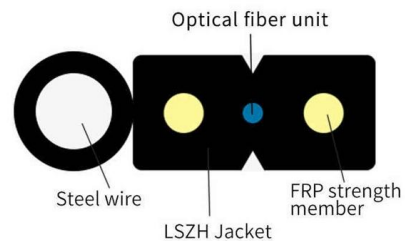

Pre-Terminated Fiber Optic Cable Assemblies -

Discover our pre-terminated multimode fiber optic cable assemblies, including OM3 options with LC connectors. Perfect for indoor/outdoor use,