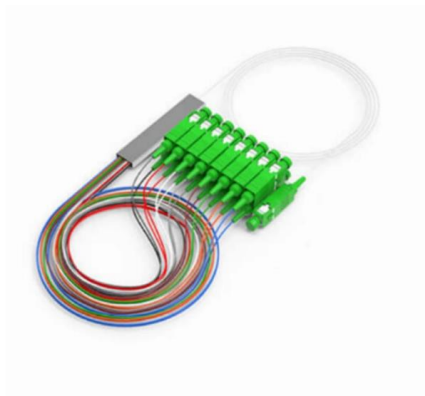

Butterfly Indoor FTTH Drop Cable

Butterfly FTTH drop cable is a popular type of fiber access optical cable, according to the different application environment and laying conditions, it has reasonable

SC type butterfly lead-in cable connector

Prefabricated end butterfly drop cables - Jiangsu Weite

YOFC's prefabricated end butterfly drop cable covers FC and SC fiber optic connectors, and the product consists of indoor butterfly drop cable and single-ended or double-ended prefabricated fiber optic

Round/ Butterfly Drop Cable FTTH Fast Connector

FTTH Fiber Fast Connector providing a quick and reliable solution for deploying fiber optic networks in residential settings.

CN110133810B

The invention provides a prefabricated end butterfly-shaped lead-in optical cable and a preparation method thereof, and relates to the technical field of cables. The utility model provides a prefabricated

Custom Prefabricated End Butterfly Optical Fiber Cable Patch Cord

Our patch cords are designed to provide reliable and efficient connectivity in optical fiber networks. Our prefabricated end butterfly optical fiber cable patch cords are carefully manufactured using advanced