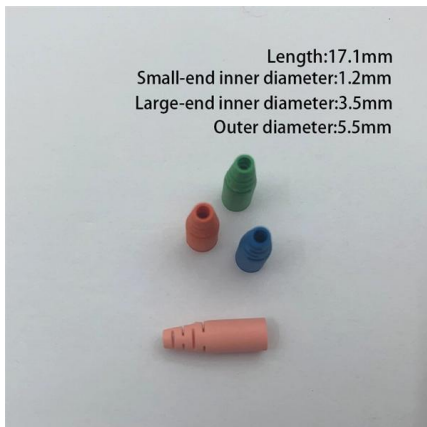

Butterfly Sc/APC Field Assembly Type Fiber Optic Fast Connector

The Butterfly SC/APC Field Assembly Fast Connector is designed for quick, reliable termination of FTTH drop cables. With its pre-polished ferrule and no-epoxy design, it enables fiber termination in under

A kind of prefabricated end butterfly drop cable and its

A lead-in optical cable and butterfly technology, which is applied in the field of prefabricated-end butterfly lead-in cable and its preparation and wiring, to

Contact Us

For datasheets, pricing, or custom telecom energy solutions, please visit:
<https://www.koskolong.co.za>