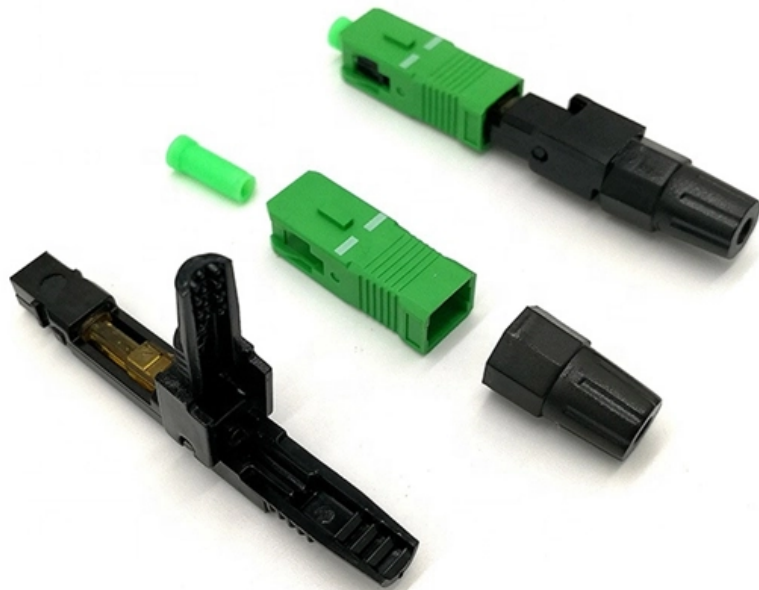

Adam Tas Corridor Energy

Price and weight of communication towers