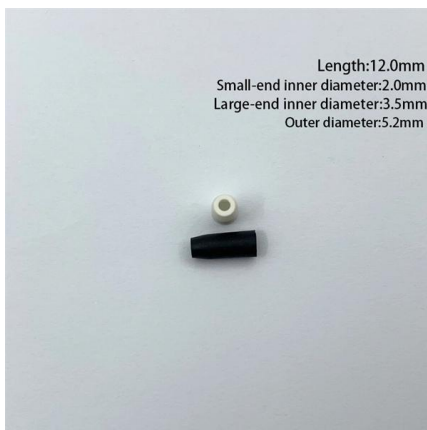

## Price of 36-core optical fiber terminal box

---

### Garosa Optical Fiber Terminal Box 24 Core 24 Port Fiber

The wall-mounted user cable terminal box, whose function is to provide the fusion of fibers, the fusion of fiber and tail fiber, and the connection of optical connectors. Provide mechanical and environmental