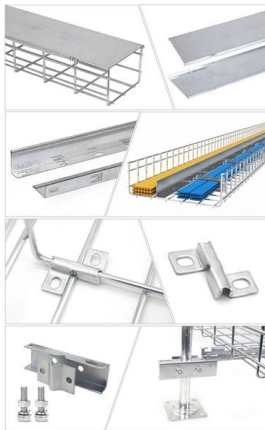

## FTTH 24 Core Fiber Optic Distribution Box Optical Fiber Terminal Box

FTTH 24 core fiber terminal box is suitable for the distribution and terminal connection for various kinds of optical fiber system, especially suitable for mini-network terminal distribution, in which the optical

### 12 Core Fiber Optic Terminal Box

The 12 core fiber optic terminal box is a fiber optic cable management products used on the terminal of the optical cables, different typed and structures, the diameter of which are within 18mm (F) tray.