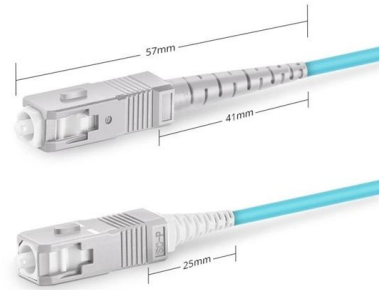

Fiber Optic Terminal Box Guide: Choosing the Right

Discover how to select the best fiber optic terminal box for data centers, campus fiber backbones, outdoor FTTH networks, and enterprise fiber

Simplex SC UPC

Contact Us

For datasheets, pricing, or custom telecom energy solutions, please visit:
<https://www.koskolong.co.za>