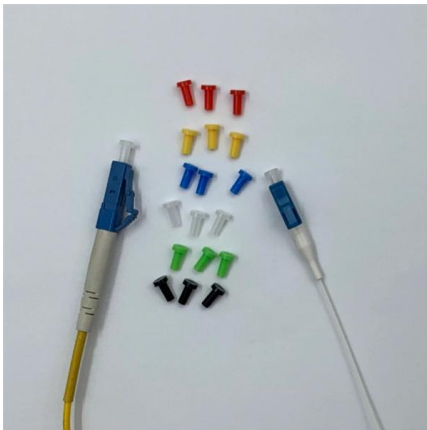

GI Pre-Galvanized Cable Tray Elbow, Sheet Thickness: 1.6

Sai Metal Solution - Offering GI Pre-Galvanized Cable Tray Elbow, Sheet Thickness: 1.6 at INR 220/piece in Greater Noida, Uttar Pradesh. Also find Cable Trays price

Cable Tray Elbow (Horizontal) - G-STEEL TRADING

A cable tray elbow. Usage: is used to complete the whole project as it is one of the cable tray accessories, that make the cable go through all available space easily

Cable Tray Fitting Accessories

Quality Cable Tray Fitting Accessories for Sale. Contact JLH Electric For Quality Cable Tray And Accessories In Custom Thickness And Size At Factory Price.