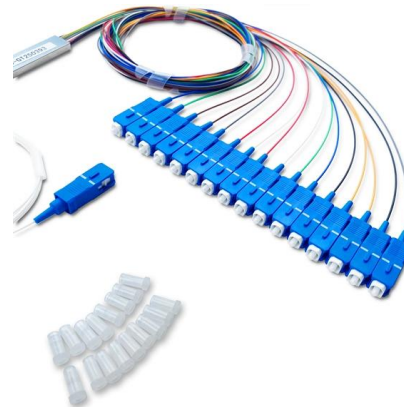

Cable Tray Elbow (Horizontal) - G-STEEL TRADING

A cable tray elbow. Usage: is used to complete the whole project as it is one of the cable tray accessories, that make the cable go through all available space easily

Cable Tray Fitting Accessories

Quality Cable Tray Fitting Accessories for Sale. Contact JLH Electric For Quality Cable Tray And Accessories In Custom Thickness And Size At Factory Price.