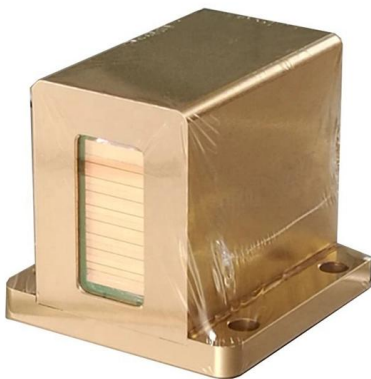

Power Distribution Boxes

We offer competitive pricing, rapid prototyping, and efficient mass production capabilities. Our boxes are crafted from premium materials like aluminum and stainless steel, ensuring durability in any