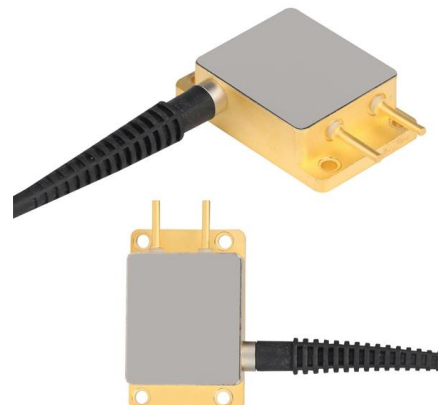

-Usage: FTTH -Package:1km/Drum -Unifi Drop Fiber 2core indoor 1000Meter Fiber Optic FTTH Cable Fiber -White colour for indoor use, LZSH material for outer

COMLINK FIBER OPTIC CABLE 2 CORE

Buy COMLINK FIBER OPTIC CABLE 2 CORE , 2KM OUTDOOR online today! Brand: Comlink
Quantity: 1 x Comlink 2KM 2Core/ Dual Core Outdoor FTTH

2 Core Fiber Optic Drop Cable FRP (2km)

Description FTTH outdoor drop cable GJYXFCH 2 fiber, SM G657A1 with one Ø1.0mm steel wire as self supporting messenger, Two FRP, LSZH outer

Fiber Optic Panels

FS offers FHD® FAPs and FHU(TM) 1U fiber patch panel with LC, SC, MTP®/MPO connectors in singlemode/multimode fiber to deploy medium for high-density fiber

Cisco High-Density Fiber Patch Panel, Simplex, MPO

Learn how the Cisco® solution of panel and cable assemblies offers a versatile solution for any breakout from 4x10 Gbs to 400 Gbs native. The panels

Fiber Optic 2 core Indoor Drop Cable Per KM

The Fiber Optic 2 core Indoor Drop Cable is a high-performance cable designed for indoor installations. With its two fiber cores, it provides reliable and fast data

Contact Us

For datasheets, pricing, or custom telecom energy solutions, please visit:
<https://www.koskolong.co.za>