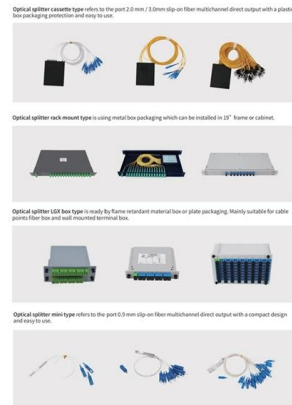

GELRHONR FTTH Fiber Panel Box Enclosure, 2 Core Fiber Optic

Amazon : GELRHONR FTTH Fiber Panel Box Enclosure, 2 Core Fiber Optic Terminal Distribution Junction Box Double-Port SC/UPC Type Panel Box ABS Plastic Outdoor Waterproof Dustproof DIY

TM approval Unifi indoor 2 Core Drop Fiber Optic FTTH

-Usage: FTTH -Package:1km/Drum -Unifi Drop Fiber 2core indoor 1000Meter Fiber Optic FTTH Cable Fiber -White colour for indoor use, LZSH material for outer

COMLINK FIBER OPTIC CABLE 2 CORE

Buy COMLINK FIBER OPTIC CABLE 2 CORE , 2KM OUTDOOR online today! Brand: Comlink
Quantity: 1 x Comlink 2KM 2Core/ Dual Core Outdoor FTTH