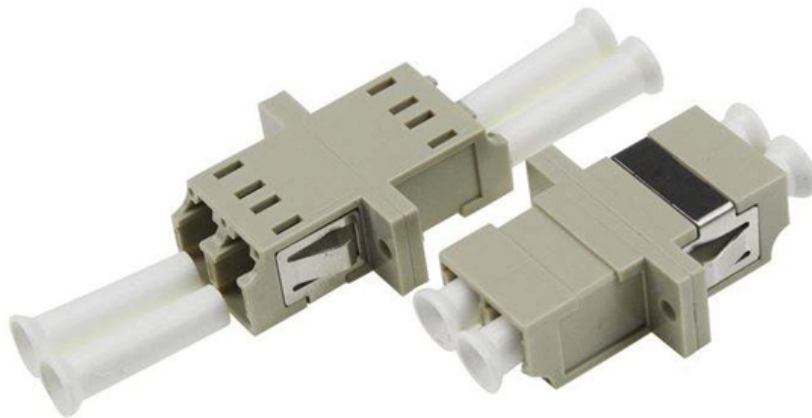

Adam Tas Corridor Energy

Price of Dual-Core Drop Fiber Optic Panel

Price of Dual-Core Drop Fiber Optic Panel

Wholesale 2 Core Fiber Optic Drop Cable 2k+ , Alibaba

Discover 2 core fiber optic drop cables with G657A1/G652D fibers, ideal for FTTH indoor/outdoor use. CE certified, durable LSZH sheath, perfect for aerial & duct applications.

Fiber Optic Patch Panels and Enclosures

Fiber Optic Patch Panels comprise of various products that can support the optical fibers termination or fusion splicing works. They are usually deployed to store

Fiber Patch Panel - Optcore

Compatible with our fiber optic enclosure, the fiber optic panels provide a fast and efficient way to manage medium to high-density fiber optic network cabling. Buy

Dual Drop Fiber Cable 12 Core

Dual drop cable 12 core DDC-12F-R-B: Reliable fiber solution for high-speed connectivity. Durable and efficient for seamless data

Kabel Fiber Optic Drop Core 2 Core Terlengkap

Tak hanya itu, detail spesifikasi & review produk kabel fiber optic drop core 2 core juga bisa Anda ketahui secara rinci di Blibli. Untuk masalah kualitas produk, jangan ragu terhadap produk yang