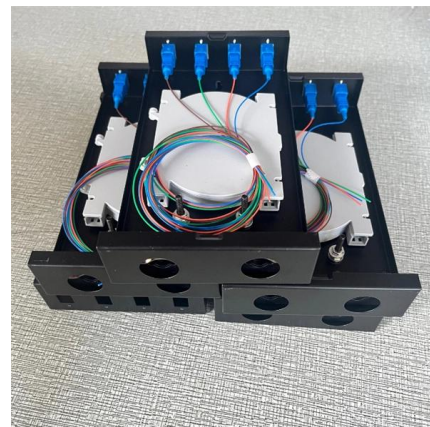

Fiber Optic Patch Panels and Enclosures

Fiber Optic Patch Panels comprise of various products that can support the optical fibers termination or fusion splicing works. They are usually deployed to store

Fiber Patch Panel - Optcore

Compatible with our fiber optic enclosure, the fiber optic panels provide a fast and efficient way to manage medium to high-density fiber optic network cabling. Buy

Dual Drop Fiber Cable 12 Core

Dual drop cable 12 core DDC-12F-R-B: Reliable fiber solution for high-speed connectivity. Durable and efficient for seamless data

Kabel Fiber Optic Drop Core 2 Core Terlengkap

Tak hanya itu, detail spesifikasi & review produk kabel fiber optic drop core 2 core juga bisa Anda ketahui secara rinci di Blibli. Untuk masalah kualitas produk, jangan ragu terhadap produk yang

2 Core Drop Cable Overview with OWIRE Solutions

In conclusion, the ****2 core drop cable**** represents a smart, efficient, and cost-effective solution for modern fiber optic deployments. Its versatility, durability, and ease of installation make it