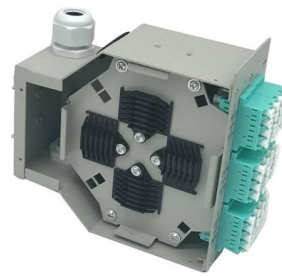

Fiber Optic Patch Panels and Enclosures

Fiber Optic Patch Panels comprise of various products that can support the optical fibers termination or fusion splicing works. They are usually deployed to store