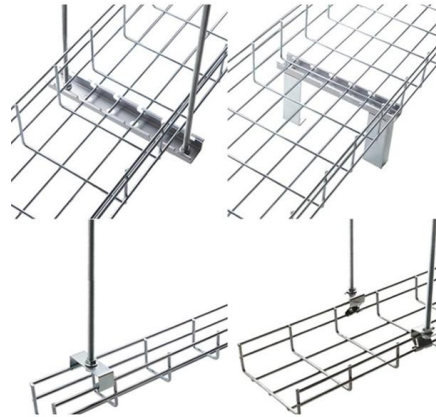

Heavy-Duty Metal Electrical Boxes for Indoor & Outdoor Use

Key Features Robust Metal Construction: Electric junction boxes and conduit boxes are built from high-grade metal (steel or aluminum) for durability. This heavy-duty construction withstands impacts and

Wall-Mount Boxes , McMaster-Carr

Choose from our selection of wall-mount boxes, including corrosion-resistant washdown enclosures, file and document organizers, and more. Same and Next Day Delivery.

Wall Boxes , RS

Wall Boxes A wall box is a secure enclosure that is mounted onto a wall. Also known as wall-mounted enclosures, they feature a door or lid for access. Some wall mounted enclosures are lockable for

Enclosure for Extreme Temperature Conditions -