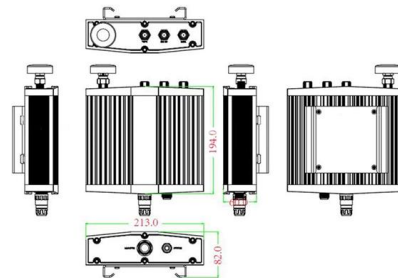

Wall Boxes , Wall Mounted Electrical Storage Boxes

A wall box is a secure enclosure that is mounted onto a wall. Also known as wall-mounted enclosures, they feature a door or lid for access. Some wall-mounted enclosures are lockable for security. With a

Mechanical drawing