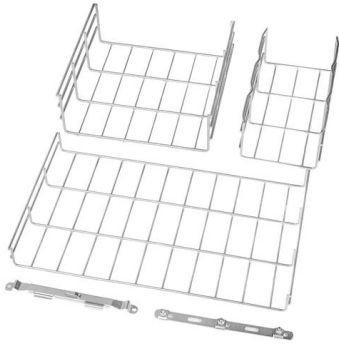

Contact Us

For datasheets, pricing, or custom telecom energy solutions, please visit:
<https://www.koskolong.co.za>