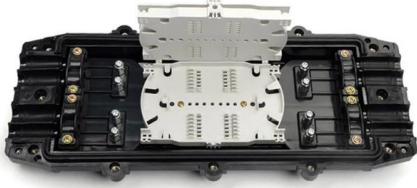

Wall Mountable Electrical Enclosures

Explore Fibox USA's extensive range of wall-mountable electrical enclosures, offering robust protection and easy installation for various industrial and commercial applications. Find NEMA-rated,

Ordering information

NO.	1	2	3	4	5	6
Model	SP1201	SP1202	SP1203	SP1204	SP1205	SP1206
Product name	Patch Panel	Patch Panel	Patch Panel	Patch Panel	Patch Panel	Patch Panel
Illustration						
HD	1	2	4	1	2	4
Maximum number of cores	144	288	576	144	288	576
Product size (including mounting hardware and packaging)	482.67(31.1714) mm	482.67(31.1768) mm	482.67(31.1717) mm	482.67(31.1744) mm	482.67(31.1768) mm	482.67(31.1777) mm
Standard color code	RAL9005	RAL9005	RAL9005	RAL9005	RAL9005	RAL9005

Wall Mount Electrical Enclosures , TopCabinet

Wall Mount Electrical Enclosure Space-efficient wall mount electrical enclosures rated to NEMA 4X and IP66 -- built in stainless steel, carbon steel, and FRP for demanding industrial environments. From

Enclosure for Extreme Temperature Conditions

We design and manufacture electrical cabinets for areas with extreme