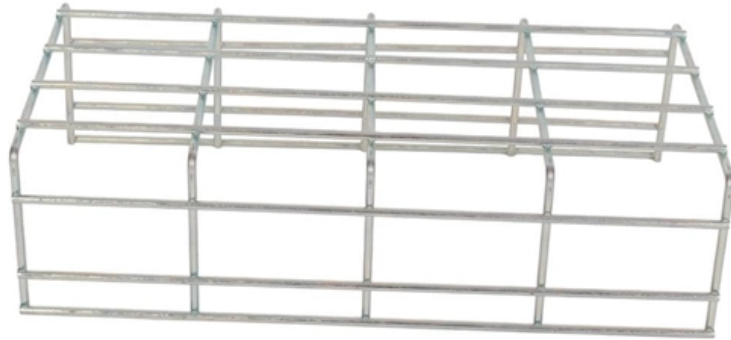

Adam Tas Corridor Energy

Price of Honduran Plastic Fiber Optic Distribution Box

Price of Honduran Plastic Fiber Optic Distribution Box

ETS Fiber Optic Distribution Box 2 Core - IP65 Waterproof

The box is engineered to simplify fiber management and ensure secure connections, making it an essential component in modern fiber optic networks. Built from high-strength ABS or PC+ABS

Fiber Optic Distribution Box

Features of Fiber Optic Distribution Box Can be installed wall-mounted, holding-pole Have both design for mini splitter and card type splitter Most boxes support fiber

Fiber Distribution Panel: 16 Core Indoor Optical Cable Box Sc Fc

The Optical Fiber Terminal Box and Distribution Frame offer a comprehensive solution for managing optical fibers in indoor environments. These products support various interfaces, including SC, FC,

Top-Quality Fiber Optic Distribution Box Supplier

Conclusion In a word, fiber optic distribution boxes are indispensable components of fiber optic networks, providing essential functions such as

1X8 ABS Fiber Optic Splitter

fiber optic splitter is a device to split optical signal into several beams, We supply 1x2,1x4,1x8,1x16,1x32 plastic ABS box PLC splitter at best price.