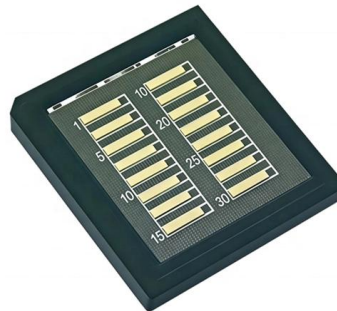

Optical Distribution Box , Fiber distribution box

Fiber distribution box is made of high-strength engineering plastics, anti-UV, anti-aging ability. The distribution box is sealed adopts buckle + two screw type structural seals, and the left and right