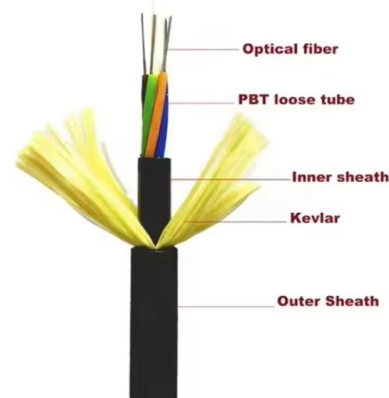

Customized PLC Control Electrical Equipment Stainless Steel

The company's extensive product portfolio encompasses a wide range of offerings such as Electrical Enclosures, IP68 terminal junction boxes, server cabinets, water dispensers tailored for school and