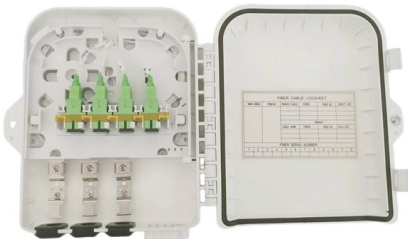

Vertiv Liebert FPC Power Distribution Cabinet

The rack-size Liebert FPC power conditioning and distribution cabinet provides high quality, flexible power distribution for high-density data centers.

Uncovering the Secrets of Power Distribution Cabinets:

Explore power distribution cabinets! This comprehensive guide unveils secrets of PDUs, electrical centers, and power distribution in data centers.

Intelligent Power Distribution Unit at INR 20000/piece

Cosmotech Communication Private Limited - Offering Intelligent Power Distribution Unit,Rack PDU in New Delhi, Delhi. Also get Power Distribution Units price list