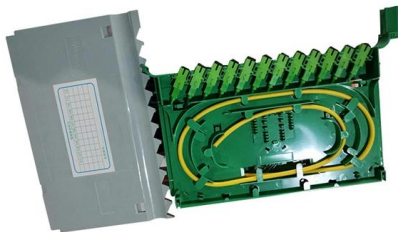

Cable trays and baskets are designed to help support and route cable bundles in an organized manner along ceilings or walls. Shop for cable tray systems now.

Cable Tray Estimator

We offer complete kits to provide you with cable tray ready to install under new or existing raised floors based on the unique requirements at your facility.

Cable Trough

Cable Trough FLI Precast designs and manufacture Precast Concrete Cable Troughs for use in a variety of applications including Industrial Plants, Power

Cable and Drain Trenches

Precast Cable and Drain trenches are a multi functional product utilized to provide drainage or provide accessible cableways for power, water or communication lines.

Cable Tray Installation Cost per Meter - Price Estimator

Cable tray installation cost per meter varies by specifications; GangLong Fiberglass offers kits for raised floor system and facility needs. Cable

Cable Trays , RS

Cable trays are a type of cable management system used to support and organize electrical cables and wires in commercial, industrial, and residential settings. They are typically made of metal, such as