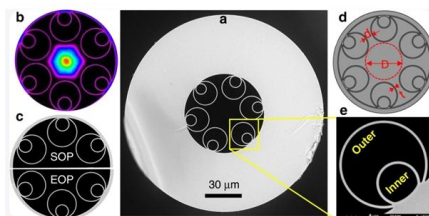

Types of Cable Trays - Advantages, Applications and Sizes

Explore the types of cable trays, their advantages, applications, and standard sizes. Learn how they improve cable management and support various industries.