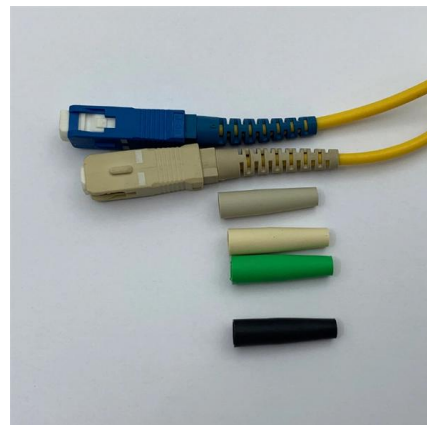

LC RF Coaxial Adapters , EIA, 7/16 DIN, HN & N-Type Interfaces

Engineered with 50 Ohm impedance, wideband frequency support up to 5 GHz, and voltage ratings up to 2500 volts, our LC adapters deliver reliable connectivity, low-loss performance, and rugged durability.