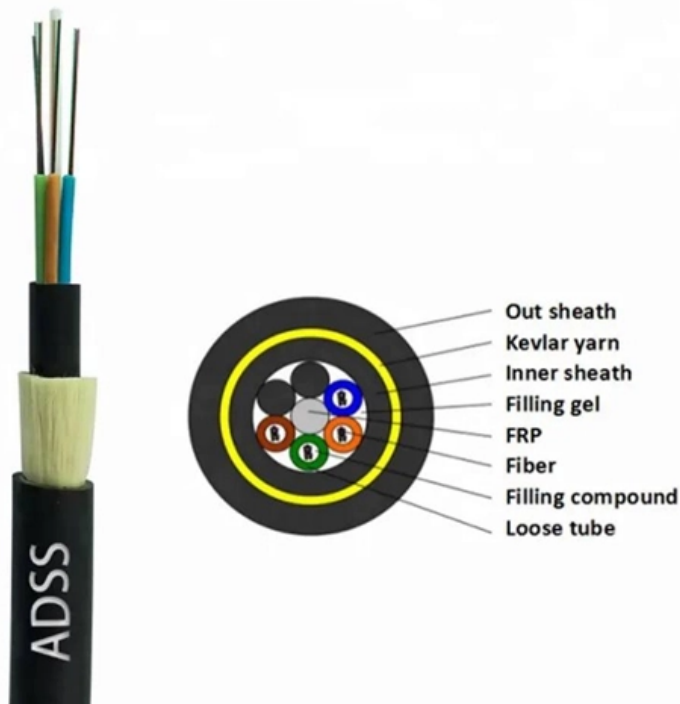

Price of Low-Loss LC Adapter for Broadcast Transmission in the Bahamas

Price of Low-Loss LC Adapter for Broadcast Transmission in the Bah

SENKO LC Duplex, SC / ST Simplex Fibre Optic

SENKO UBC LC, SC, ST fibre optic coupler/adapters with internal shutter. Singlemode & multimode. Dust cap & lanyard, 2x M3 screws, fits D-Series XLR