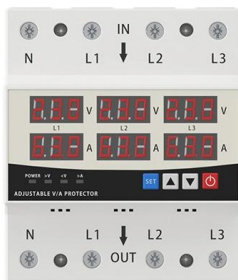

This guide provides a fully updated and industry-ready overview of LC fiber optics, explaining the origin and design of LC connectors, their key features,

High & Low Pass LC RF Filter Design

Generic low pass filter response To produce the high pass response, the inductors and capacitors are exchanged from the low pass filter to form the high pass filter.

OM3 Fiber Patch Cable Family

LED DISPLAY PANEL

CURRENT STATUS CLEARLY VISIBLE

IT CAN CLEARLY SHOW THE CURRENT STATUS AND VOLTAGE STATUS, WITH EFFICIENT OPERATION AND RAPID RESPONSE.

Protecting Video from Packet Loss over the Internet