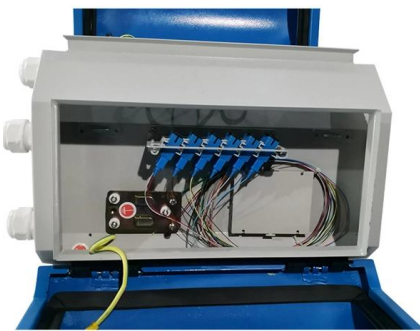

Rathi Switch

The Rathi 3 Pustey Semi-Modular Series switch is a high-quality switch that comes with a 10-year guarantee. It has a lifespan of over 150000+ clicks and is FRLS

Rathi Switch

RATHI INVERTER AC Beat the heat, feel the chill - with Rathi Inverter AC.

2 Pack Outdoor Dusk to Dawn Photocell Sensor Switch Nepal , Ubuy

Get the best deals for Dusk to Dawn Photocell Sensor Switch at Ubuy Nepal. UL listed, IP65 waterproof, suitable for outdoor lights with 110V, 120V, 220V, and 240V input voltage.