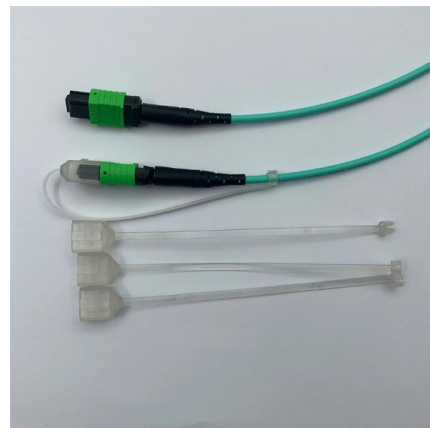

Buy Lighting Fixtures & Components Online at Best Price in Nepal

Nepal - Shop for Best Online at Daraz .np Wide Variety of Lighting Fixtures & Components. Great Prices, Even Better Service.