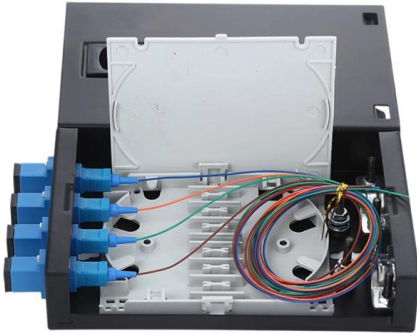

Fiber Optic Connector Types: Full Comparison & Selection Guide

Fiber Optic Connector Types: Full Comparison & Selection Guide LC, SC, FC, ST, MPO/MTP compared: ferrule sizes, polishing types, insertion loss, and a decision flowchart to

Amazon : Sc To Sc Fiber Patch Cable

SC/APC to SC/APC Fiber Optic Internet Cable, Armored Single Mode Patch Cable, Fiber Optic Jumper Optical Patch Cord - SIMPLEX - 9/125um - OS1/OS2 Compatible, LSZH White, 2m

ODVA Fiber Optic Connectors (DLC, SC, MPO) - Rugged Waterproof

Outdoor ODVA fiber optic connectors are rugged, waterproof fiber connection systems designed for reliable use in harsh environments. These connector assemblies protect standard fiber interfaces (LC