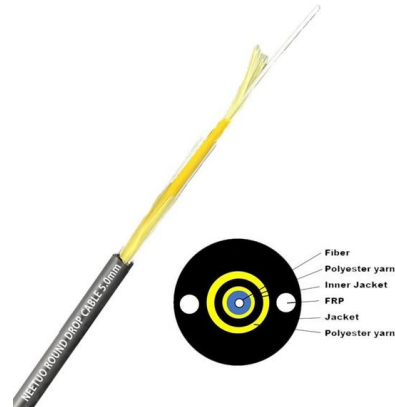

Fiber Optic Patch Cord

Buyers can contact these Fiber Optic Patch Cord suppliers directly using the phone numbers below to get the latest Fiber Optic Patch Cord prices