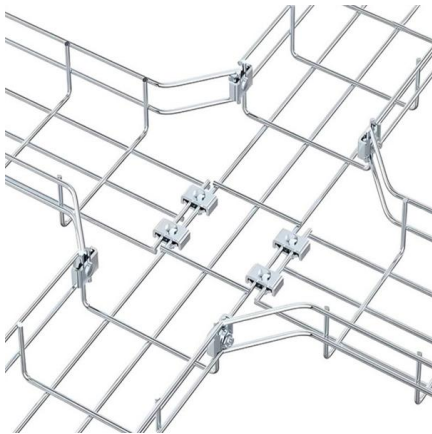

Fiber Optic Panels , Graybar Store

Shop Our Inventory Of Fiber Optic Panels Online. Graybar Is Your Trusted Distributor For Fiber Optic Hardware.

Fiber Optic Color Code: Complete Guide 2026

Troubleshooting and Best Practices in Cable Management Troubleshooting Using Color Codes Color coding isn't just for convenience-it accelerates fault isolation and minimizes downtime during fiber

MPO-MPO Low Smoke Halogen Free Sheath

Multimode 10 Gigabit 12 pole OM4

1U Sliding Fiber Patch Panel with 24 SC Duplex Adapter

The 24 port sliding fiber patch panel is a 1U rack mount enclosure designed to realize the connection between external optical fiber cables and pigtails, which is

AFL Fiber Optic Connectivity: Solutions for Every Need

AFL Fiber Optic Connectivity offers a wide range of solutions for every need, from connectors and adapters to closures for data center, hyperscale and more. Our