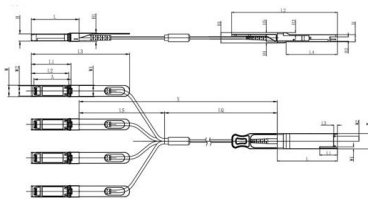

Fiber Optic Patch Panel: 10 Best Options for

A fiber optic patch panel serves as the critical interface between your permanent fiber infrastructure and the active equipment

Unit mm