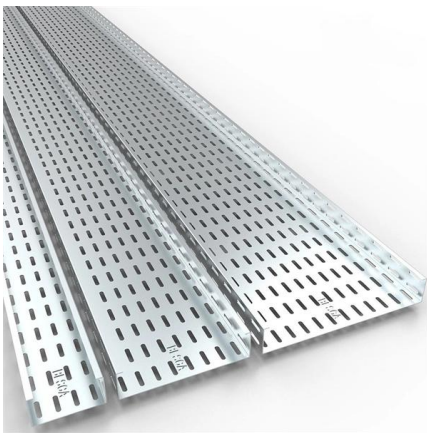

Fiber Optic Panels , Anixter Germany

Anixter is your source for Fiber Optic Panels products.