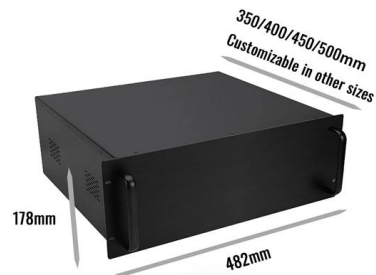

Single Port SC Duplex FTTH Outlet, Dual Layer Surface

This sc duplex fiber termination box features 1 port at the front, commonly used to connect drop cables to ONT devices in FTTH networks. Made of durable ABS