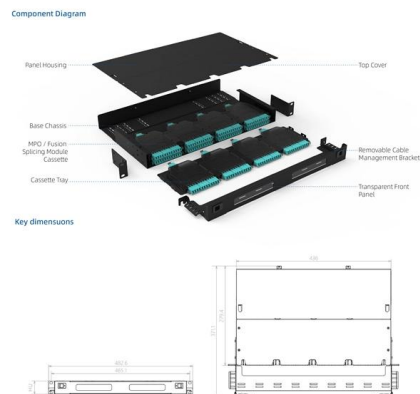

"Optical Cable Junction Box"

Our Optical Cable Junction Box offers exceptional quality within the Fiber Optic Equipment category. Identify leading distributors by their ability to offer competitive wholesale prices and insider