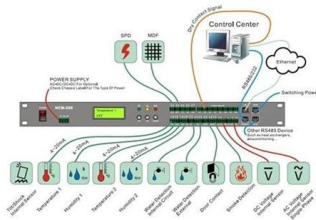

HITRONIC® SBX 12xLC-D TQ PG150 G50 OM3
Login to see price Article No.: 29500804 Free Delivery within 4 weeks from payment receipt

Fiber optic splice boxes

The fiber optic 19" rack splitter boxes, specifically the FP-19 type, stand out as ideal solutions for industrial applications owing to their robust design. These boxes are engineered to withstand the