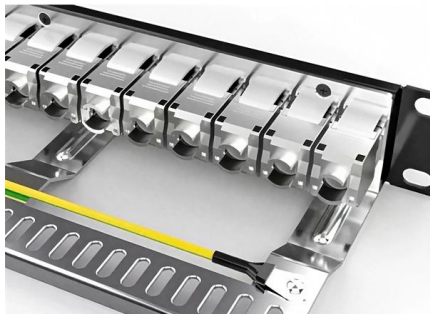

Fiber Optic Splice Box, FIMP-XLE 62MM

Compact industrial splice box for 48 fibers. DIN-rail mounting. The FIMP-XLE splice box is available with ST, SC, LC-Quattro or E2000 couplings. The full configuration contains splice holders, splice