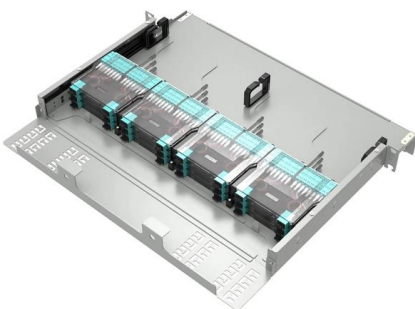

Adam Tas Corridor Energy

Price of Swedish fiber optic splice box

Price of Swedish fiber optic splice box

Fiber optic splice box, 8 cores FTTH box

Splice box, 8 cores FTTH box Fiber optic splicing metal box for 8 adaptors SC simplex, LC duplex or E2000. Wall mounting enabled.

Underground Splice Boxes

At Fiber4u, we offer Inline and Dome type fiber splice boxes with options of 12 Port, 24 Port, 48 Port, and 512 Port. These boxes are ideal solutions for the secure joining and protection of underground fiber

Fiber Splice Box

Discover the Fiber Splice Box, featuring secure fiber management and an 8 Core Splice Cassette for optimal performance in FTTx networks.

Splice cabinet

Wall mounted cabinet for splitting fibre optic cables and air blown fibre systems. Splice cabinet T2 / 24B is at the forefront regarding the need for new flexible solutions for FTTH networks.

Splicebox

A splice box (also known as splice distributor) is a housing in which fiber optic cables begin or end. Fiber optics are fanned out in splice boxes that are situated at the end of fiber optic transmission paths.