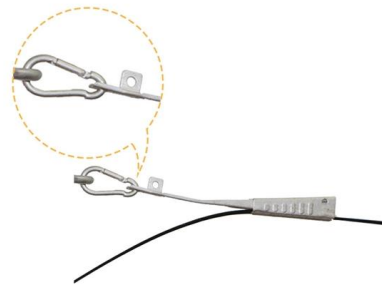

Splicebox

A splice box (also known as splice distributor) is a housing in which fiber optic cables begin or end. Fiber optics are fanned out in splice boxes that are situated at the end of fiber optic transmission paths.