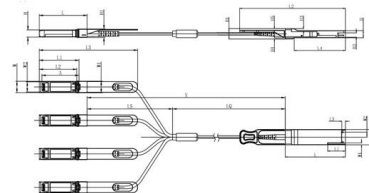

Are you human?

Are you human? Incident ID: 2026-05-10T21:20:23Z,a18a622099,52.167.144.160,1SShAddxIO We have detected an abnormal number of attempts to access this website. To help us keep this site secure,