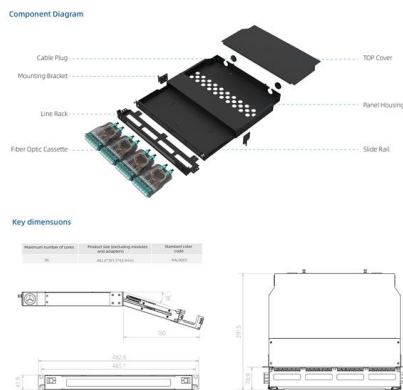

Three Temporary Power Distribution Boxes & Carts

Temporary power distribution boxes and carts serve as hubs to connect electrical loads and have multiple outlets to distribute power. Also called power spider boxes, they provide temporary power for