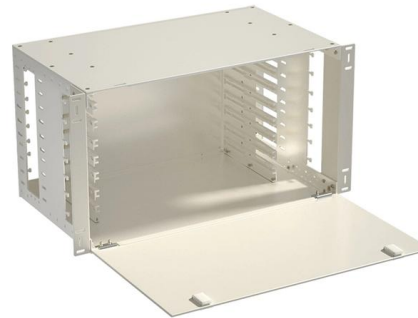

Cable Ladder in UK ,, 150mm, 300mm, 450mm Sizes

150mm Cable Ladder: Ideal for light-duty, smaller installations. 300mm Cable Ladder: Suitable for medium-sized installations with moderate cable load. 450mm