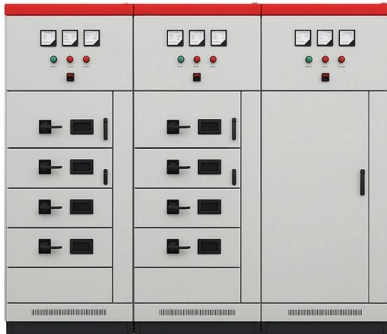

4 Core Fiber Optic Termination Box FTB

High quality 4 Core Fiber Optic Termination Box FTB from China, China's leading product market Fiber Optic Termination Box product market, With strict quality

Indoor FTTH Fiber Optic Termination box With 2 SC

The fiber wall outlet is widely used in residential areas, business buildings, and villas, facilitating the connection of 2 fibers to the passive optical network. The fttth

Contact Us

For datasheets, pricing, or custom telecom energy solutions, please visit:
<https://www.koskolong.co.za>