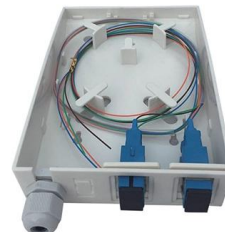

Splice boxes , Phoenix Contact

With their compact and uniform design, the splice boxes for both the DIN rail and 19" mounting provide ample interior space for the secure connection of fiber optics.