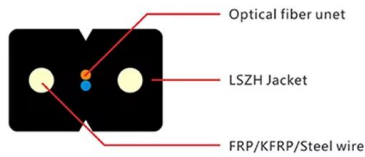

Amazon : Fiber Termination Box

6-Core FTTH Fiber Distribution Termination Box with 6 SC APC Adapters, IP65 Waterproof, Wall-Mount Enclosure for Residential/Commercial Fiber Optic Splicing & Management (with 6 APC Adapter)

Fiber optic junction box 4-port SC simplex

Fiber optic terminal box to be wall or desktop mounted. It allows to manage up to 4 connectors with SC Simplex connector format. It is a

fiber optic junction box Price

Comparing fiber optic junction box prices. You can easily wholesale quality fiber optic junction box at wholesale prices on Made-in-China .