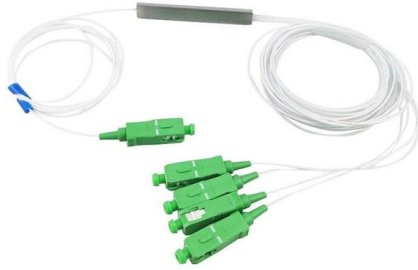

Angular Ladder Type Cable Trays (ALTCT) , Patny Systems

Patny Systems offers a wide range of Angular Ladder Type Cable Trays that are lightweight, durable, and easy to install. Contact us today for a quote!

Cable Tray Elbow 90 Degree

Discover 90° cable tray elbows in stainless steel & galvanized finishes, compliant with NEMA/IEC standards. Ideal for industrial cable management.

Stainless Steel Cable Trays Price

Find companies Supplying Stainless Steel Cable Trays & SS Cable Tray in India. Get Stainless Steel Cable Trays at best price from Stainless Steel Cable Trays