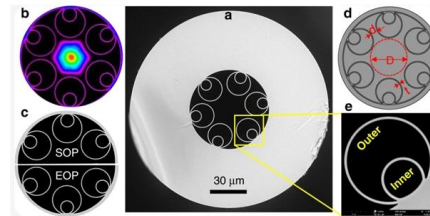

Cable Trays

Bahra Electric Cable Trays are an essential component of any well-designed electrical infrastructure, providing a safe, organized, and easily accessible