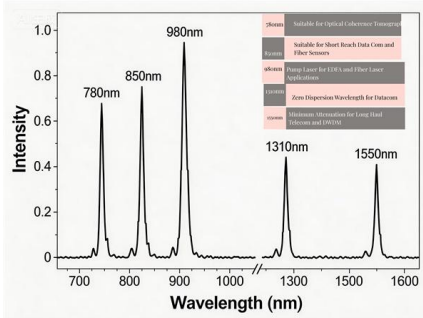

Elbow 45° KKC

GRP-Elbow 45° for cable tray, with unperforated side rails, with moulded connector, various dimensions, glass fiber reinforced polyester, pressed, RAL 7032, pebble

5"

Create a 45° or 90° downward angle in fiber cable trays with this elbow. Tool-free installation, flame-retardant PVC construction, and snap-on cover included.