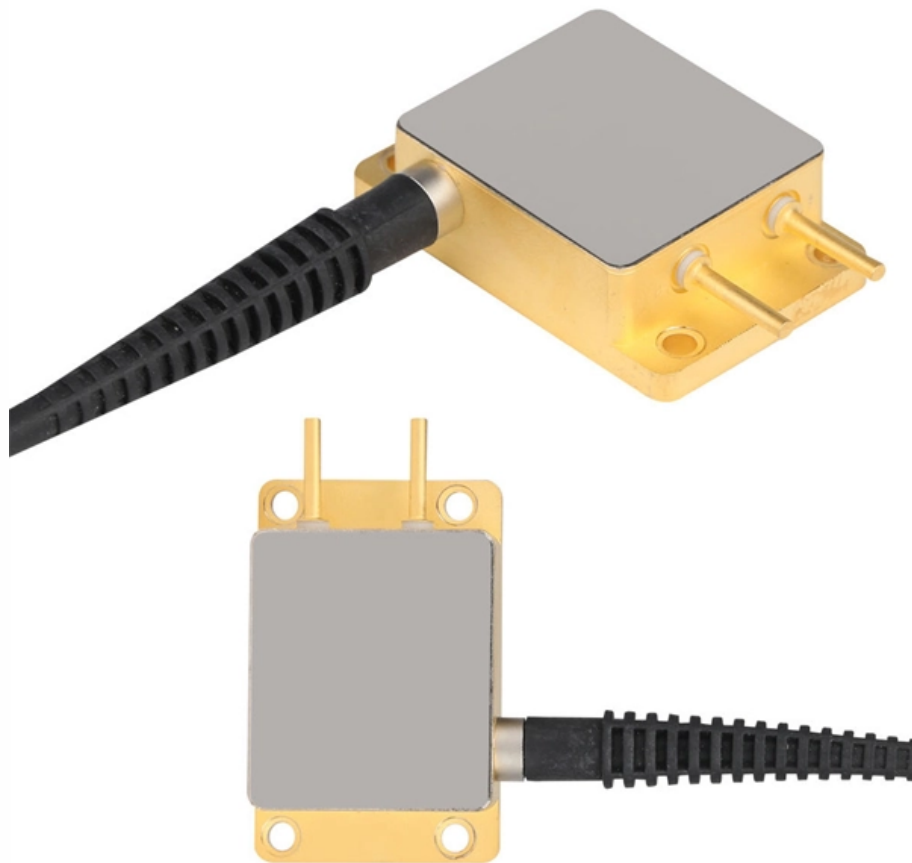

Adam Tas Corridor Energy

Price of cable tray elbow bracket accessories

Price of cable tray elbow bracket accessories

Cable Tray Fitting Accessories

As the leading cable tray manufacturers and suppliers, JLH Electric offers a wide range of accessories and spare items, including tray supports and tray connections. We can provide custom design and

Cable Tray and Ladder Tray Accessories , Cable

Show more All Categories Cable Support Cable Tray and Ladder Tray Accessories Ezystrut CNH Splice Nut, Counterbore, Flanged, M10, HDG, Hot Dipped

Cable Tray Accessories , RS

Browse our range of High-Quality Cable Tray Accessories. Buy Cable Tray Hangers, Cable Tray Supports, and Cable Tray Fittings. Shop Today!

Cable Tray Accessories, Cable Tray Hangers & Support , RS

Cable trays are components used in the wiring of buildings to support insulated cables and

Cable Tray Accessories , RS

Cable trays are components used in the wiring of buildings to support insulated cables and organise them to be hidden from view. They offer an alternative to open wiring or electrical conduit systems