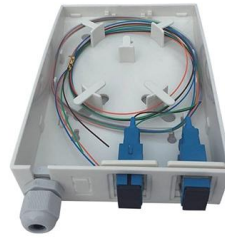

Cable Tray Accessories , RS

Cable trays are components used in the wiring of buildings to support insulated cables and organise them to be hidden from view. They offer an alternative to open wiring or electrical conduit systems

Order flexible cable trays accessories online

Discover cable tray wall brackets for neat cable routing. Our products are easy to install. Ekabel24 .

Cable Tray Accessories , Light, Medium & Heavy Duty

Cable tray accessories including light, medium, and heavy duty cable tray. Durable cable tray widths from 50mm to 150mm for all installations.