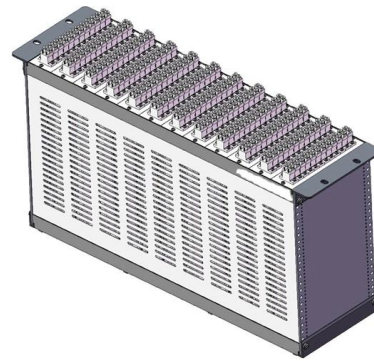

Cable Tray Fitting Accessories

Quality Cable Tray Fitting Accessories for Sale. Contact JLH Electric For Quality Cable Tray And Accessories In Custom Thickness And Size At Factory Price.

INTRODUCTION

EGYTARY is committed to provide both the local and International markets with a wide range of cable trays, cable trunks, cable ladder and accessories. Products are conceived with the highest attention