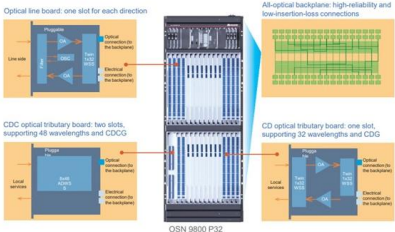

CABLE TRAY SYSTEMS GUIDE

FEATURES Supports horizontal/vertical and overhead cable management Durable black or gray powder coat finish Supports UTP or fiber cabling Complete family of accessories includes: wall supports and