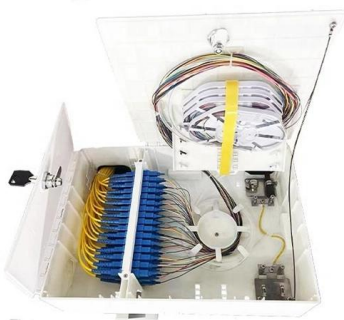

Cable Tray System

Ladder Type Cable Trays Ladder type cable support system constructed from two side rails connected with individual rungs. Adhwa provides

TTS Elevated Systems

The TTS elevated system for Green Trough is designed to provide an above ground cable management solution. Inspired by the flexibility of cable and the durability of

Cable trays

We offer a wide range of cable tray systems to support tubing, electrical cables and instrumentation. Our cable trays are produced in fit for purpose materials like

Cable Tray And Fittings , Graybar Store

7 Types of Cable Trays: How to Choose the Right One

Cable tray systems are engineered support structures designed to route, support, and protect insulated electrical cables used for power distribution,

Cable Tray Bridge

Types of Cable Tray Bridges A cable tray bridge is a structural system used to support and route electrical cables in commercial, industrial, and infrastructure environments. It provides a safe,