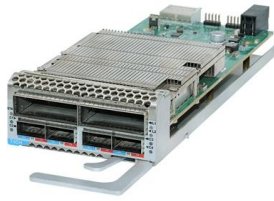

Aluminium Cable Trays , EAE Electric

Aluminum Cable Trays & Ladders deliver lightweight, durable solutions. Aluminum Cable Tray manages cables, while Aluminum Cable Ladder carries heavy loads.

Steel Cable Tray , Strong And Reliable Cable

Available in various sizes and finishes, steel cable trays are designed to withstand heavy loads and harsh environments. Explore the range of steel cable trays for

Amazon : Elevated Serving Tray

1-48 of over 6,000 results for "elevated serving tray" Results Check each product page for other buying options. Price and other details may vary based on product size and color.