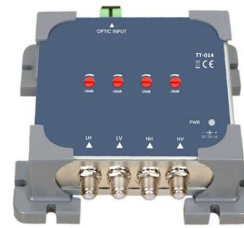

Cable Tray System

Ladder Type Cable Trays Ladder type cable support system constructed from two side rails connected with individual rungs. Adhwa provides

TTS Elevated Systems

The TTS elevated system for Green Trough is designed to provide an above ground cable management solution. Inspired by the flexibility of cable and the durability of