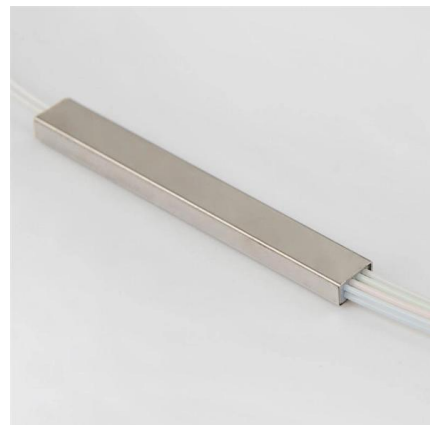

ceramic ferrules -

Glass-ceramic ferrules offer similar insertion loss and return loss performance as conventional zirconia ferrules in singlemode applications, and require shorter polishing processes, saving costs in the