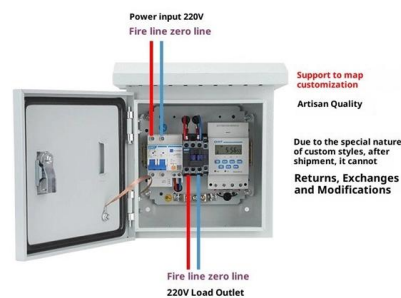

Product Wiring Diagram

Optic Fiber Pigtails & Fiber Splice Trays

Browse our large selection of fiber optic pigtaills and splice trays in multimode and single-mode fibers. Shop a variety of lengths and get bulk discounts!