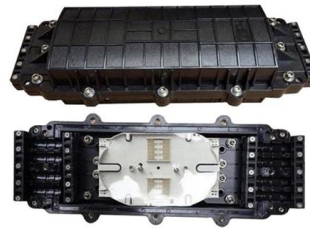

The 8 Port Fiber Distribution Box supports 2 cable entries (F4-F8 mm) and can house one 1x8 blockless splitter and 8 sc adapter for 8 cores termination and 10

Fiber Optic Interconnects, Patch Cords & Pigtaills

Fiber Optic Interconnects, Patch Cords & Pigtaills
Something went wrong. If the problem persists contact the administrator.

Splice Box

Our splice boxes are designed for professional fiber optic installations in data centers, utility companies, and industrial facilities. Available as 1U to 4U systems

2 SC Port Fiber Optic Wall Outlet, 2 Cores Splicing

It provides reliable fiber connectivity for homes, apartments, and offices. The small enclosure integrates splicing, termination and cable, widely used in apartment,