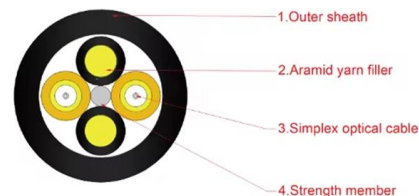

Fiber Optic Interconnects, Patch Cords & Pigtaills

Fiber Optic Interconnects, Patch Cords & Pigtaills
Something went wrong. If the problem persists contact the administrator.