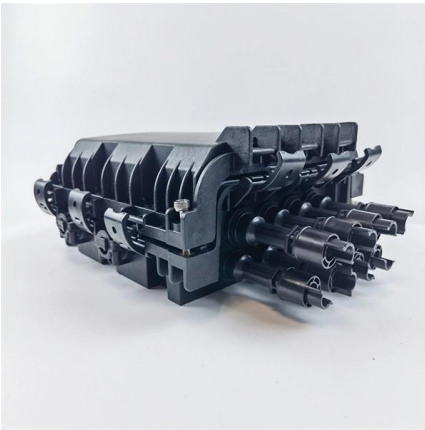

SC SM 6Port Box +Cables Wall Mount Fiber Enclosure with

About this item ?SC Fiber Optic Kit Panel?Wall Mount Fiber Enclosure with Spool 6 Strands SC Pigtail SingleMode 9/125; Dimension 255mm*130mm*40mm, Can be mounted vertically or horizontally;The