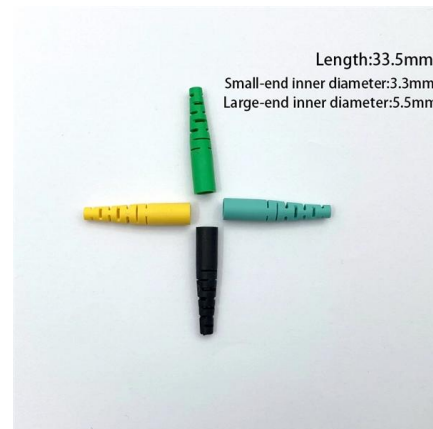

Switches Manufacturers & Suppliers in Ireland , Trademo

Find and discover Switches manufacturers and suppliers for all products in Ireland, featuring details on their shipment activities, trade volumes, trading partners, and more. View all switches buyers based