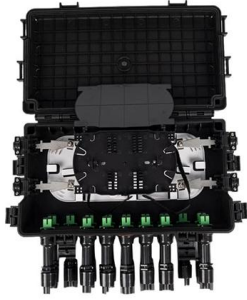

Cable Tray And Fittings , Graybar Store

There are a large number of cable tray fittings that are made compatible with each type of tray. These fittings help in maintaining support of the cable tray system. Shop Graybar's collection of cable tray

Steel and aluminum support trays for energy chains , igus®

igus steel and aluminum support trays help to keep energy chains moving smoothly and safely along their routes.

Cable trays

Need help selecting the right cable ladder or -tray for your project? We offer a wide range of cable tray systems to support tubing, electrical cables and instrumentation.