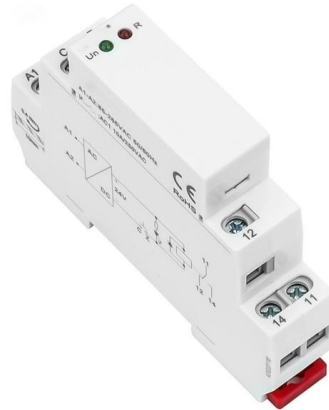

An In-Depth Exploration of Fiber Optic Distribution

They offer organized solutions for managing fiber optic cables, facilitating efficient connectivity and distribution. By understanding the types, components,

Fiber Optic Distribution Boxes (with 24-Core!)

FBR-11610 Fiber-Optic Distribution Box, 24-Core is a high quality product by Bud Industries used for electronic enclosure applications.

Fiber Optic Terminal Box Guide: Choosing the Right

Discover how to select the best fiber optic terminal box for data centers, campus fiber backbones, outdoor FTTH networks, and enterprise fiber