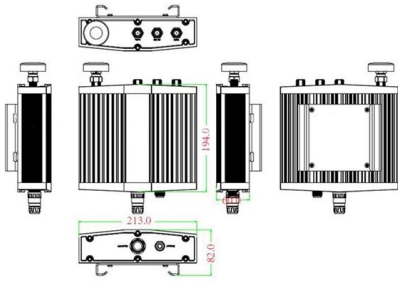

Mechanical drawing