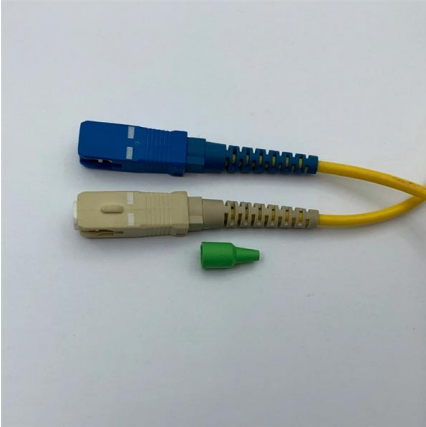

Fiber Optic Patch Panels for Flexible and Scalable

Discover high-quality fiber optic patch panels from Foss - designed for flexibility, scalability, and easy installation in data centers and communication networks.

Fiber Optical Distribution Box

A Fiber Optical Distribution Box is another widely used product aimed at enhancing network performance. Its purpose is to protect the connection points where

MPO

the MPO patch cord have more cores and smaller size. MPO patch cords are widely used in the wiring process, where high-density integrated optical fiber lines are