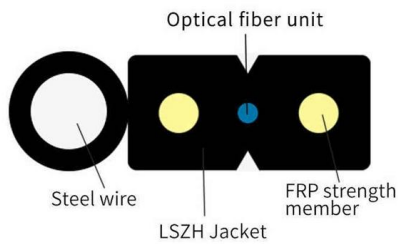

Optical distribution patch cord

In the realm of telecommunications, the optical distribution patch cord plays a crucial role in ensuring efficient data transmission. These specialized cables are designed to connect various

Discover high-quality fiber optic patch panels from Foss - designed for flexibility, scalability, and easy installation in data centers and communication networks.

Fiber Optical Distribution Box

A Fiber Optical Distribution Box is another widely used product aimed at enhancing network performance. Its purpose is to protect the connection points where

MPO

the MPO patch cord have more cores and smaller size. MPO patch cords are widely used in the wiring process, where high-density integrated optical fiber lines are

SJ-ODB-M11 Fiber Optical Distribution Box 32 Cores