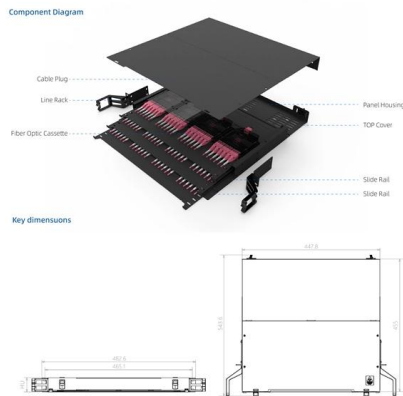

ODF-E-144 8U optical distribution frame 144 Cores

144 Cores Optical Distribution Frame Overview
Fiber Management Tray also called ODF Distribution Box, Integrated Splicing and Distribution ODF. It is mainly used

FTTH 4u 144/288 core Sc/apc Fiber Optic Patch Panel

We are a FTTH 4u 144/288 core Sc/apc Fiber Optic Patch Panel Sliding Odf Fibre Optical Terminal Box Manufacturer. We supply fiber optic panels in competitive

Fiber Optic Patch Cord Manufacturer/Supplier , COPPERLED

Copperled is a leading optical fiber patch cord supplier. Our optical patch cord types include FC, SC, ST, LC, MU, E2000, MPO/MTP, from the ferrule polish way classify to PC, UPC or APC, and singlemode

Optical distribution patch cord

In the realm of telecommunications, the optical distribution patch cord plays a crucial role in ensuring efficient data transmission. These specialized cables are designed to connect various