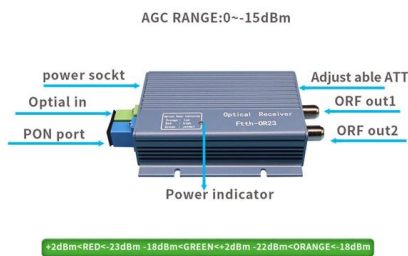

ODF Fiber Optical Distribution Frame Box Manufacturer , Unionfiber

ODF distribution frames have the advantages of flexible configuration, simple installation and use, easy maintenance, and easy management. They are essential equipment for fiber optic communication