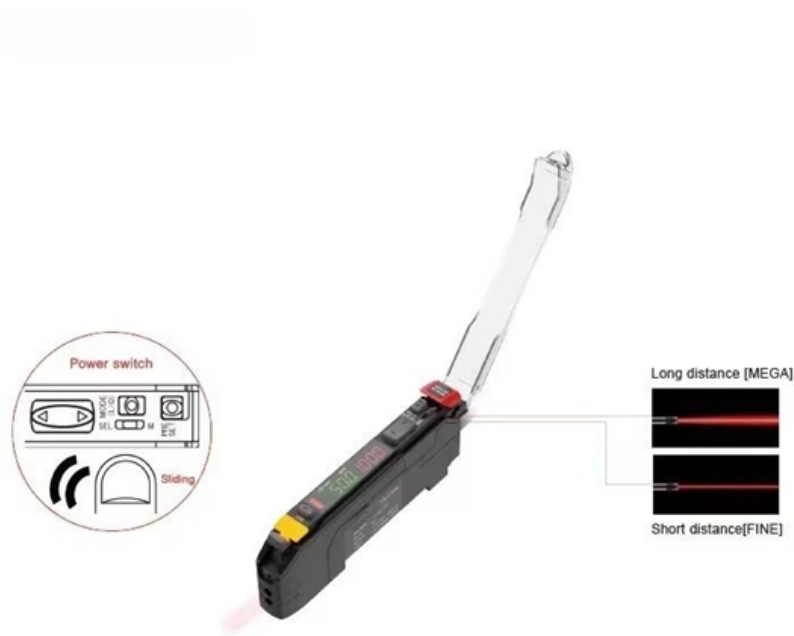

Adam Tas Corridor Energy

Price of outdoor distribution box mounting bracket