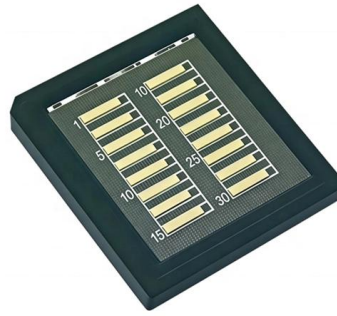

Fiber Optic Splice Closure / Opgw Cable Joint Box

We are Fiber Splice Box manufacture and supplier, provide Fiber Optic Splice Closure / Opgw Cable Joint Box on sale,factory price.