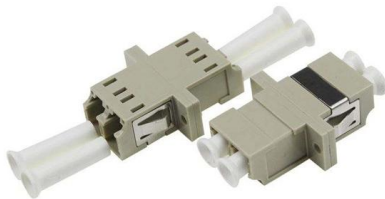

Fiber Optic Splice Closure / Opgw Cable Joint Box

We are Fiber Splice Box manufacture and supplier, provide Fiber Optic Splice Closure / Opgw Cable Joint Box on sale,factory price.

Splice Protection Sleeves

Find here Splice Protection Sleeves, Protection Sleeve manufacturers, suppliers & exporters in India. Get contact details & address of companies manufacturing and

OPGW Joint Box , OPGW Splice Box , OPGW

OPGW Joint Box The aluminium alloy joint box are applicable for connection protection of special optical cables,with the functions of direct and branch