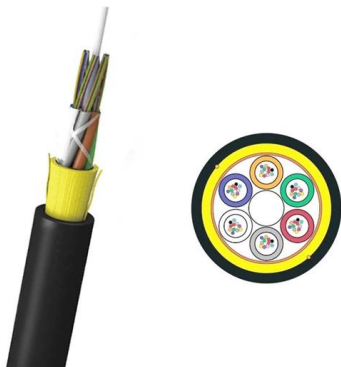

Busbars Fuse Holders Accessories - Mouser

Mouser offers inventory, pricing, & datasheets for Busbars Fuse Holders Accessories.

Busbars

Busbars for distributing power around a vehicle or boat in various configurations and with marine grade fixings to resist corrosion.