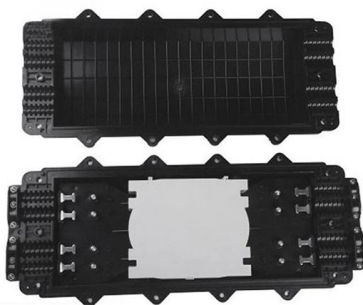

HV Junction Boxes Guide 11kV-66kV Enclosures , Abtech

HIGH VOLTAGE JUNCTION BOXES & ENCLOSURES
When high-voltage power distribution and cable termination are required, safety, enclosure