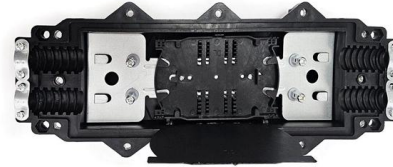

Distribution Terminals >> FTG - Friedrich Göhringer

The terminals are available from 25 to 240 mm² and are for rated currents up to 415 A with a maximum operating voltage of 1.000 V. Easy mounting on DIN rails