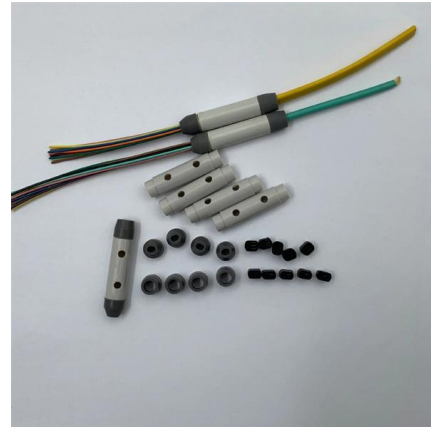

### RIBE® Electrical Fittings - OPTOFIT® OPGW / OPPC Accessories

umber of over-head line applications for the transmission of information. Depending on design, OPGW (optical ground wire) Our RIBE-OPTOFIT® accessories offer the ideal solution for connecting fiber

### Fiber Optic Terminal Box

The optical terminal box is also called fiber termination box, and many engineering companies also call it fiber access terminal box or OFC termination box. It is a

### FTTR hybrid composite cable

FTTR hybrid composite cable DESCRIPTION FTTR on-site Photoelectric Composite Cable is a hybrid cable of integrated optical fiber and electrical copper wire; applicable for indoor tube conduct wiring,

### KR102526856B1

The present invention relates to a terminal box for an optoelectronic hybrid cable and an optoelectronic hybrid terminal box system with

improved workability in connection work between the terminal box