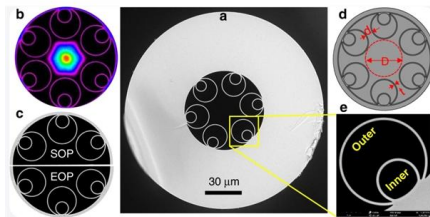

Price of wiring for optoelectronic composite terminal box

RIBE® Electrical Fittings - OPTOFIT® OPGW / OPPC Accessories

umber of over-head line applications for the transmission of information. Depending on design, OPGW (optical ground wire) Our RIBE-OPTOFIT® accessories offer the ideal solution for connecting fiber

Fiber Optic Terminal Box

The optical terminal box is also called fiber termination box, and many engineering companies also call it fiber access terminal box or OFC termination box. It is a