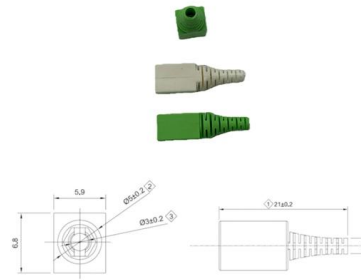

Cable routing under the toughest conditions

Optimum power supply Industrial plants and technical companies require effective cable routing. Our cable trays and cable ladders from the wide span system ensure that cables can be routed easily

Cable Tenders , Government & Private Tenders in Switzerland 2026

Find latest government Cable tenders from Switzerland. Online Active and Archive database of Cable Tenders, Procurements Opportunities, Government Bids and RFPs Information.

Cable trays, wide span , OBO

Cable trays - Cable trays, wide span. Hotline: 0755 - 25181971 Faxnumber: 07 55 - 82 35 01 81 E-mail: info @obo .cn Opening hours: Mo - Fr: 8.30 - 18.00