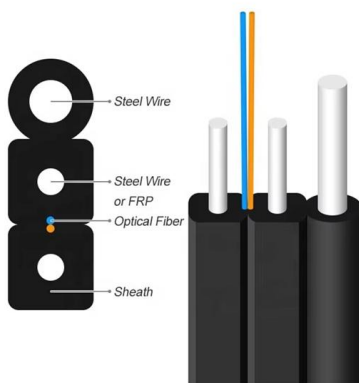

Cable routing under the toughest conditions

Optimum power supply Industrial plants and technical companies require effective cable routing. Our cable trays and cable ladders from the wide span system ensure that cables can be routed easily

Cable Tenders , Government & Private Tenders in Switzerland 2026

Find latest government Cable tenders from Switzerland. Online Active and Archive database of Cable Tenders, Procurements Opportunities, Government Bids and RFPs Information.

Cable trays, wide span , OBO

Cable trays - Cable trays, wide span. Hotline: 0755 - 25181971 Faxnumber: 07 55 - 82 35 01 81 E-mail: info @obo .cn Opening hours: Mo - Fr: 8.30 - 18.00