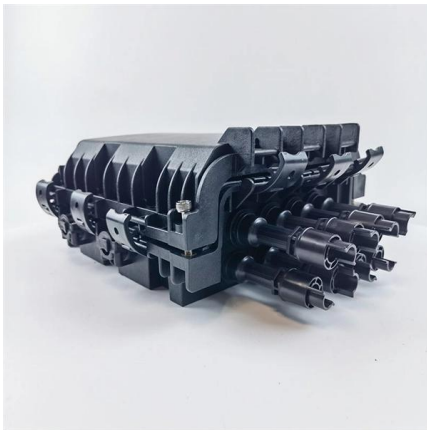

Guide to cable support systems

The systems allow large support spacings of wide span systems or the multilayer arrangement of cable trays and cable ladder systems. The systems comprise hanging supports, support brackets, head

Cable Support Systems , Cable Tray

Cable Support Systems For your commercial and industrial construction projects, we can supply cable trays, cable ladder or cable mesh to help support electrical

Cable Tray Size Chart and Selection Guide

Shallow trays of 50mm or less are limited to single-layer cable arrangements with small-diameter cables, while 100mm or deeper trays can accommodate multiple layers or large-diameter