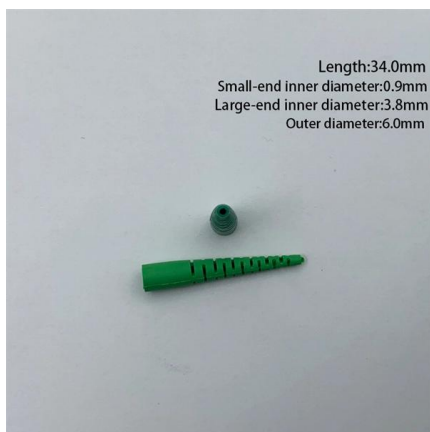

Tray and Ladder Sizing by Cable Capacity Calculator - IEC

Calculate tray and ladder sizes by cable capacity with our IEC-compliant calculator for efficient and accurate electrical installations.