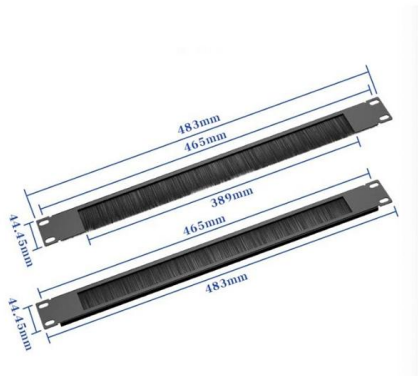

Calculate tray and ladder sizes by cable capacity with our IEC-compliant calculator for efficient and accurate electrical installations.

Cable trays Heavy duty , SILTEC

For heavy duty cables and large widths The heavy duty tray is a solid and flexible solution. The tray is 3 times as strong as a traditional wire tray and has similar

Guide to cable support systems

The systems allow large support spacings of wide span systems or the multilayer arrangement of cable trays and cable ladder systems. The systems comprise hanging supports, support brackets, head

Shallow trays of 50mm or less are limited to single-layer cable arrangements with small-diameter cables, while 100mm or deeper trays can accommodate multiple layers or large-diameter

Wide-span Systems , PohlCon - Partner from start to future.