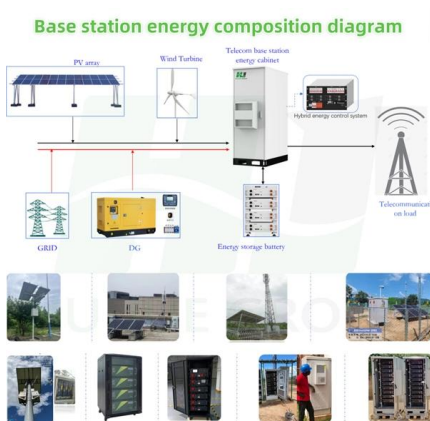

GI Perforated Cable Tray Manufacturers in Mongolia

If you are looking for GI Perforated Cable Tray Manufacturers in Mongolia, though based in Delhi, we are a reputed name. With a focus on sturdiness and performance, we provide dependable solutions