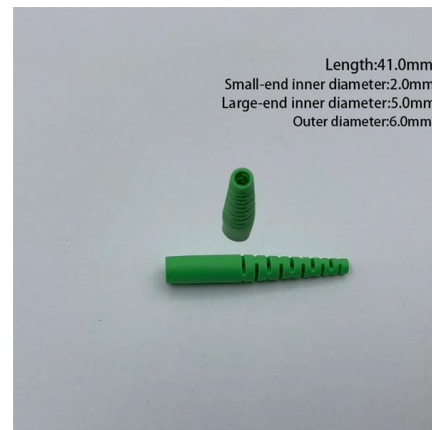

Cable Tray Type Selection

The only reason to select a ventilated trough cable tray over a ladder type cable tray is aesthetics. No drooping of small cables is visible. The ventilated trough cable tray does provide more support to the