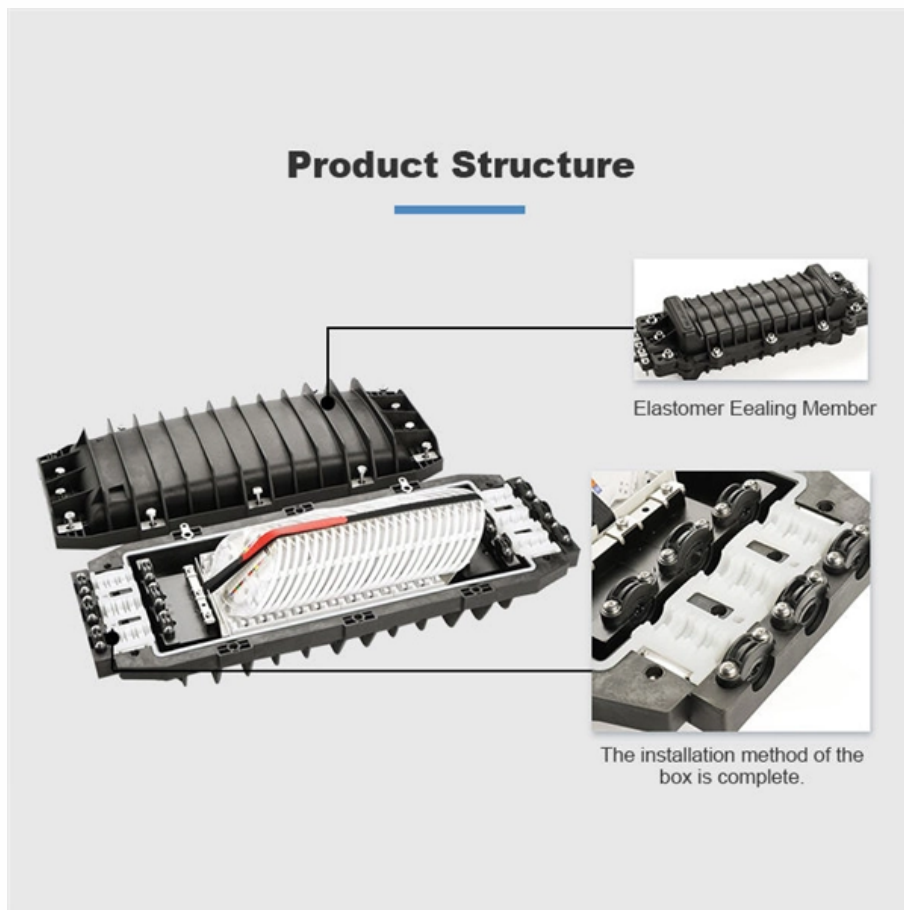

Production and wholesale of long-span cable trays

Production and wholesale of long-span cable trays

Long-Span Cable Tray

Suitable for high-bay warehouses, stadiums, bridges, and industrial facilities with limited support points, it efficiently supports heavy cable loads (power cables, HVAC wiring) while minimizing installation

Cable routing under the toughest conditions

The product range comprises cable trays and cable ladders with widths of between 200 and 600mm and side heights of 110 to 200mm. All the elements of the system are constructed in a ro-bust, long-life

What Is A Cable Tray? 5 Types Of Cable Trays

A cable tray is a structural system used to support and manage electrical cables in various settings, such as industrial, commercial, and residential environments.

Wide-span cable ladders and trays guide control and power cables in industrial halls, production facilities and power plants or in plant and tunnel construction to exactly where they are needed - flexibly,