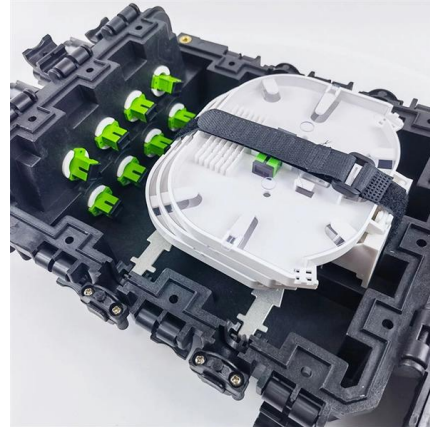

Distribution box

Yet the distribution box is a highly complex component that not only ensures safe power distribution, but is also responsible for protection in an emergency. In this article, you will learn everything you need

Installation housing

A wide range of accessories, such as various connection clamps, also enables quick and tidy cable connections inside the junction boxes. A wide variety of pre-drilled

Small distribution box installation steps

The steps to install a small distribution box include selecting a suitable location, installing

the base, placing the distribution box, connecting the

What Is an Electrical Distribution Box? A Complete Guide

Introduction
Understanding The Components of A Distribution Box
Selecting The Right Distribution Box
Site Preparation and Location Requirements
Electrical Connections and Wiring
Compliance with Standards and Regulations
Conclusion
What Is a Distribution Box?
A distribution box, also known as a power distribution unit, is a critical component in any electrical system. It is the control center for electricity in your home or business. It takes the electrical power coming into the building and distributes it to different circuits. Each circuit then powers various device
Why Proper Installation Matters
Installing a distribution box correctly is about more than just making sure the lights turn on. It's about safety, efficiency, and reliability. A poorly installed distribution box can lead to a host of problems. These include electrical fires, short circuits, and even complete power failures. Proper installation ensures tha
See more on eabel
Published: Feb 7, 2025
onesto-ep