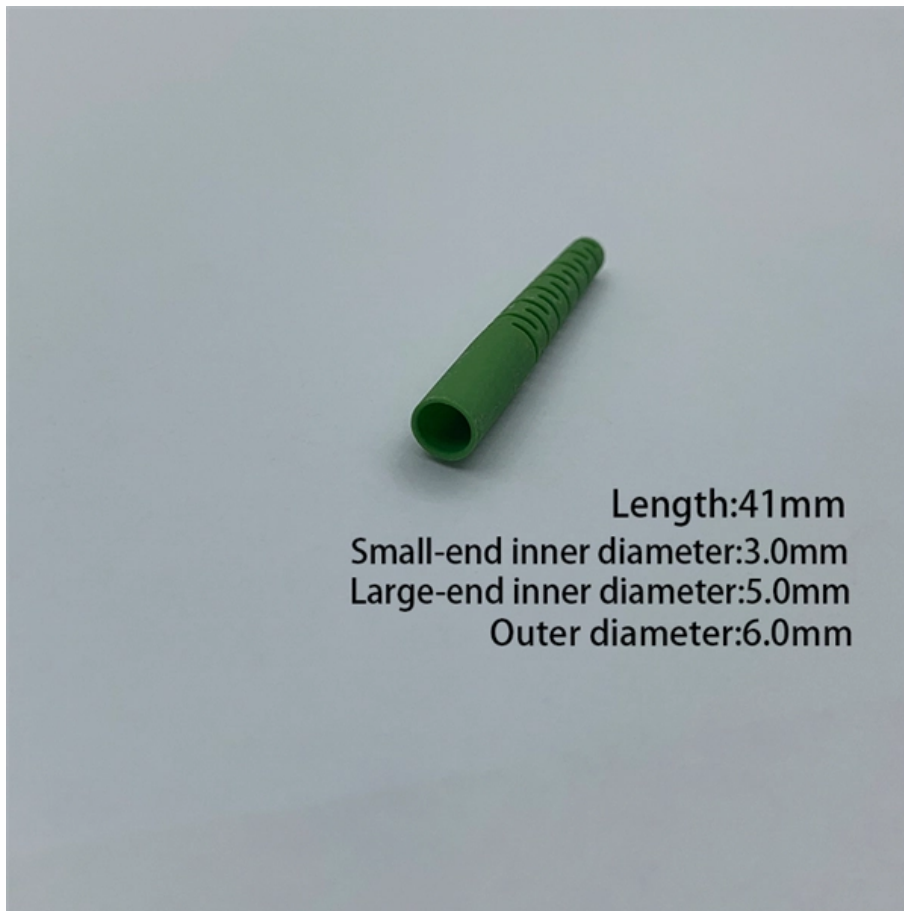

Adam Tas Corridor Energy

Project Quotation Micro-Module 4U